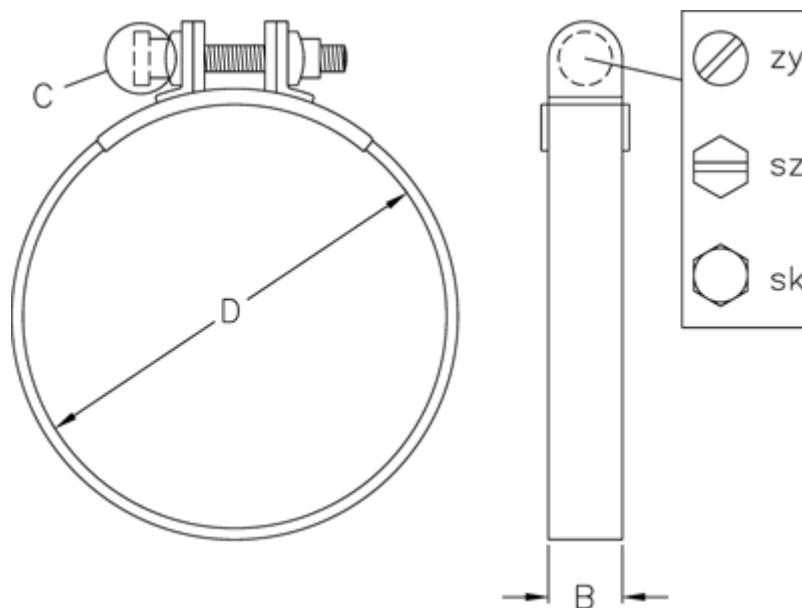

Data Sheet

Article number: 02140000036

Description: Sealing Clamp S 36 W1

Measures

C (screw type) = SZ

Diameter D = 36

Width B = 15